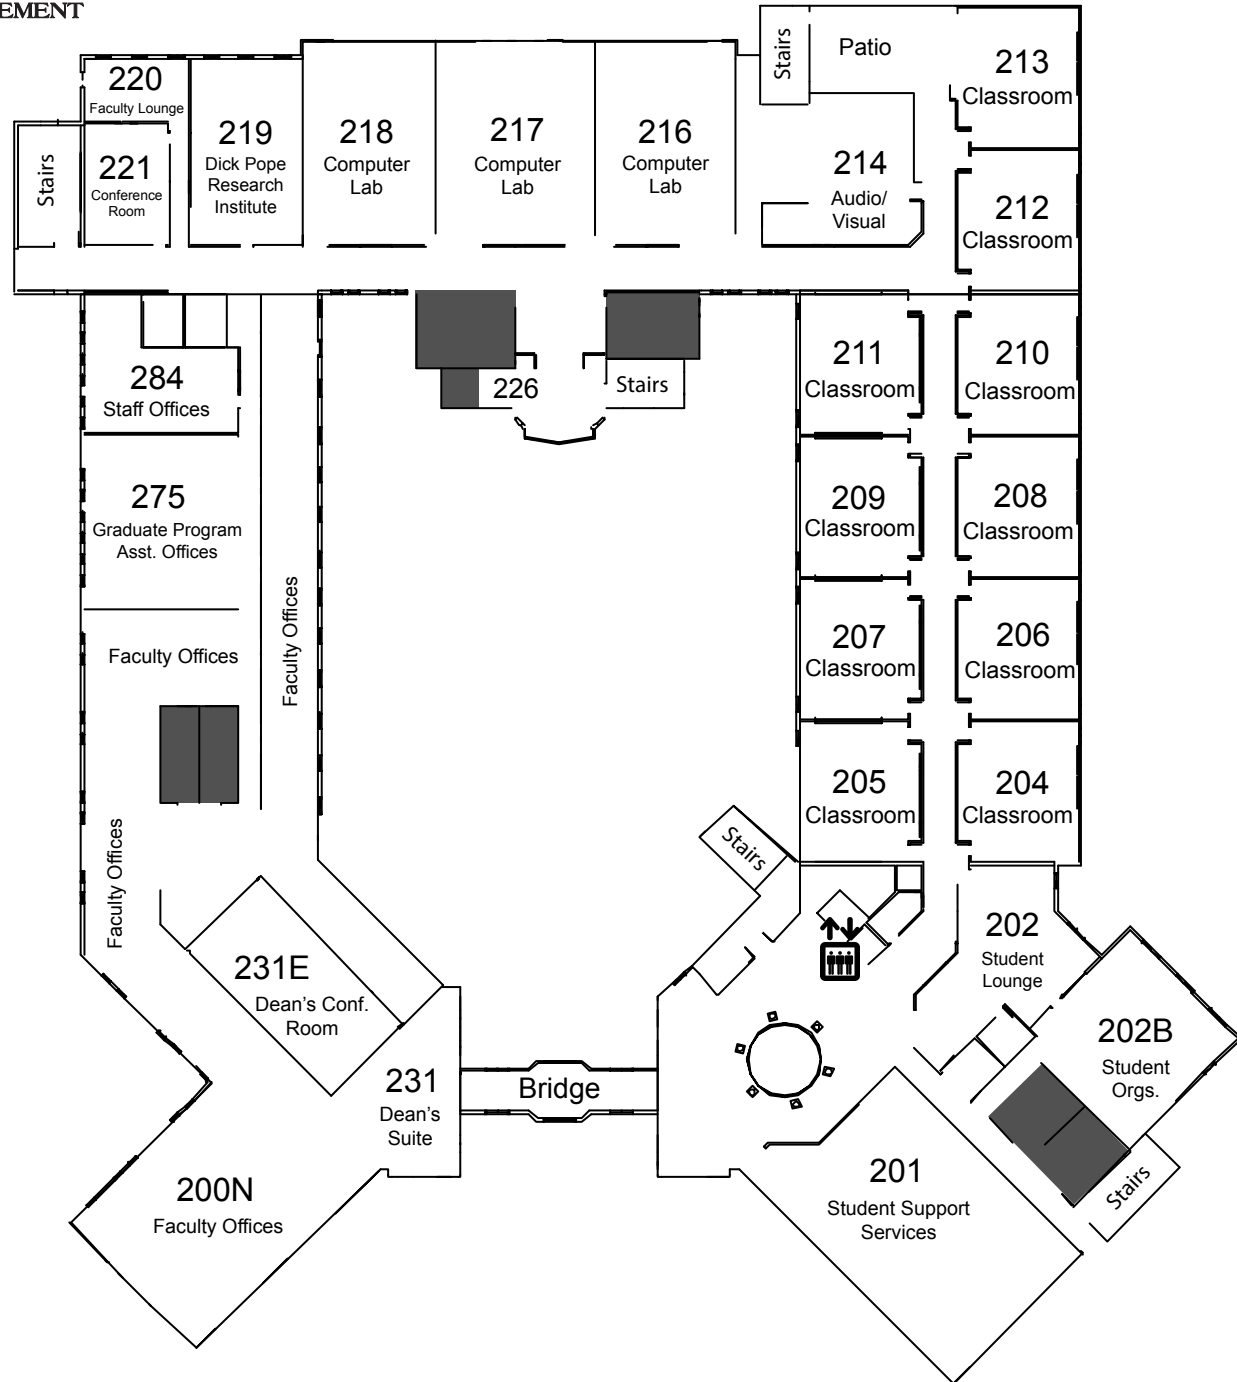

# Ground Floor

-  Restrooms
-  Elevators
-  Accessibility Entrance

← To Rosen College Apartments

Student Parking

↑ Faculty/Staff Parking

102Z Faculty Entrance

Visitor Parking

Universal Blvd.

## Second Floor

-  Restrooms
-  Elevators
- 225-256 Faculty Offices

Universal Blvd.