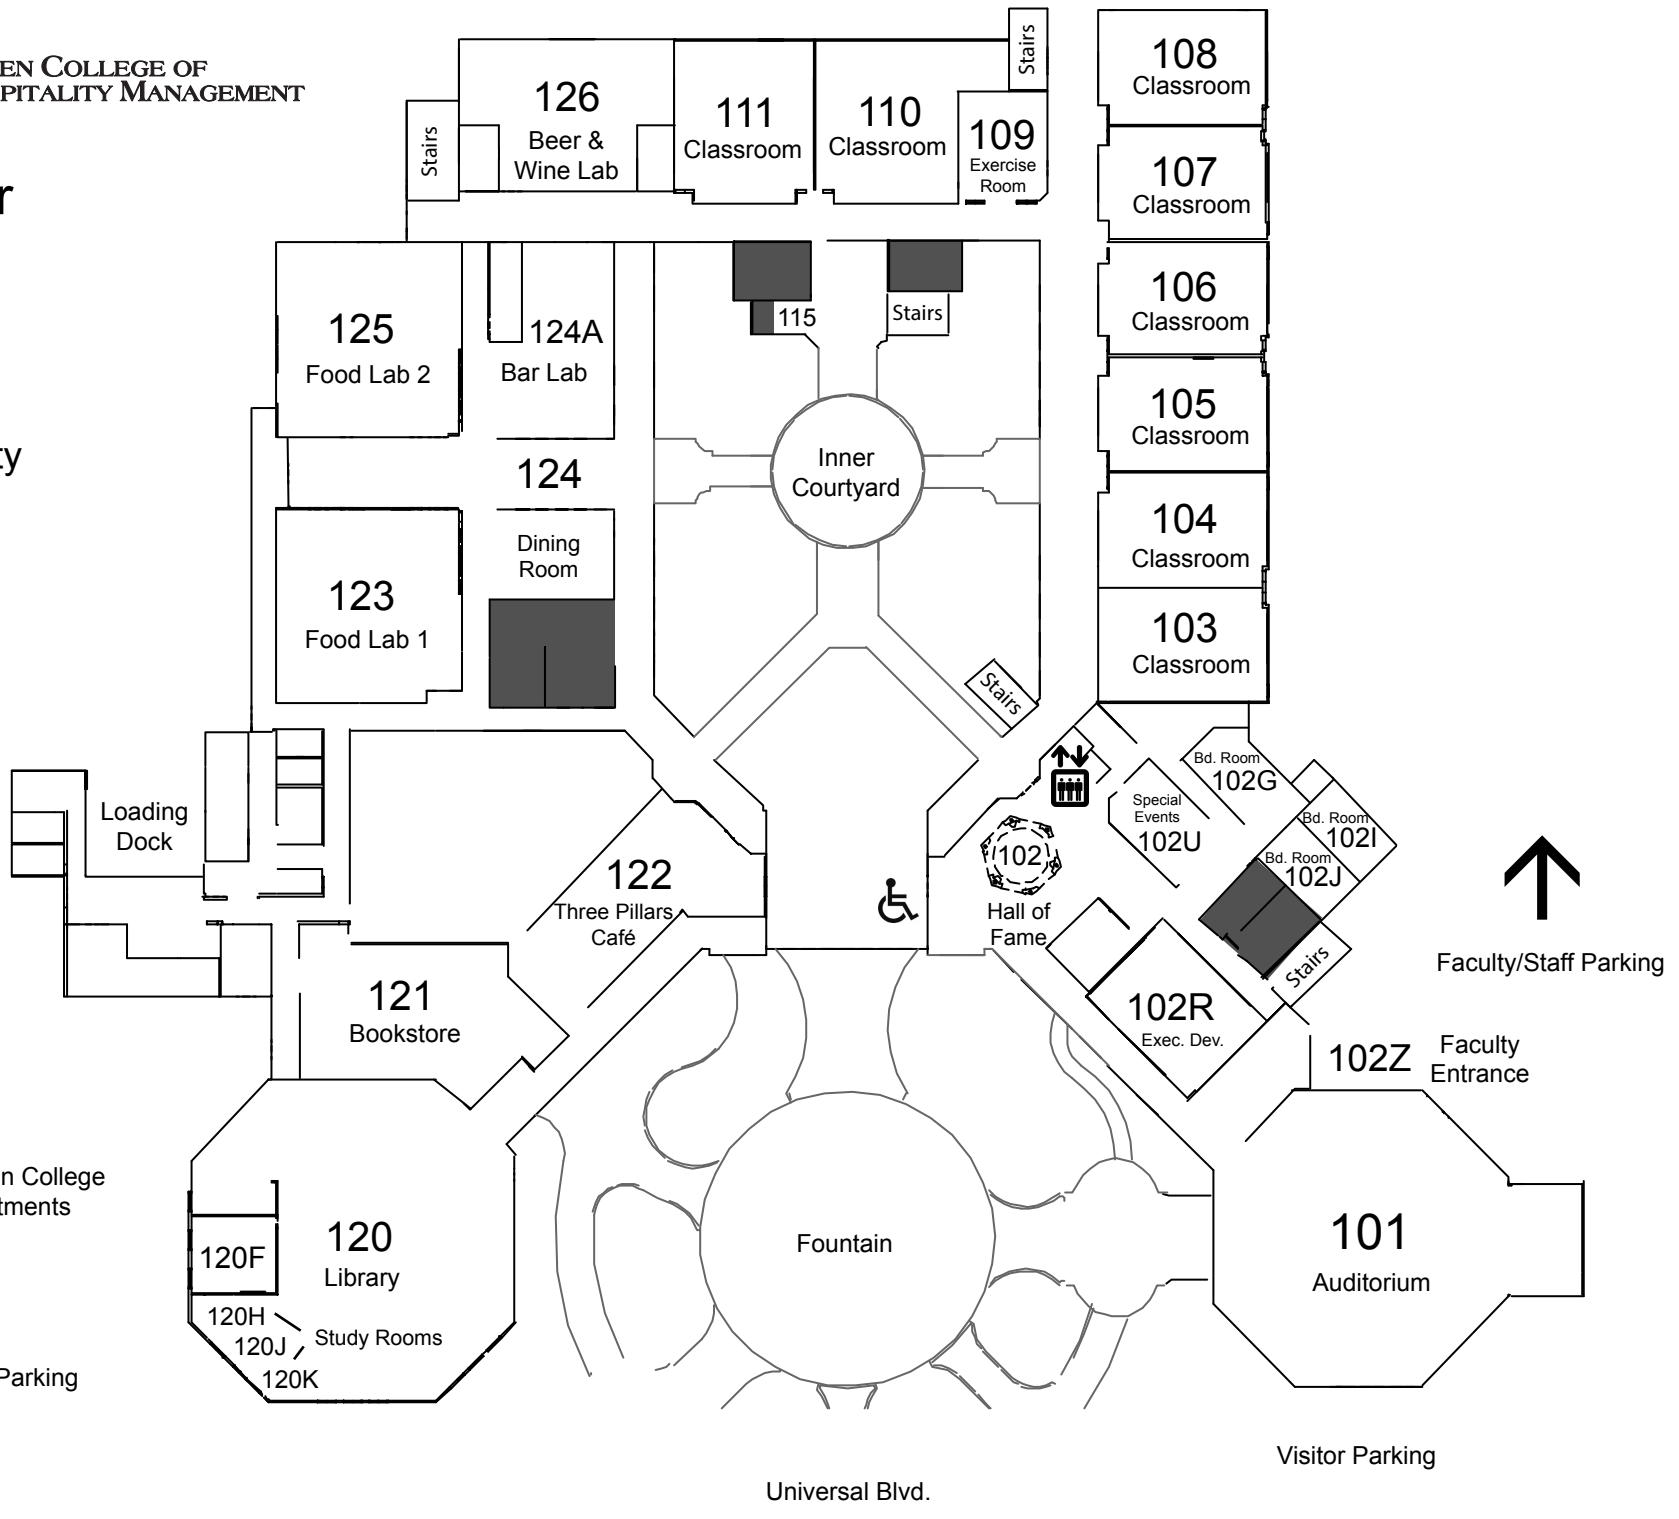

# Ground Floor

-  Restrooms
-  Elevators
-  Accessibility Entrance

← To Rosen College Apartments

Student Parking

↑ Faculty/Staff Parking

102Z Faculty Entrance

Visitor Parking

Universal Blvd.

## Second Floor

-  Restrooms
-  Elevators
- 225-256 Faculty Offices

Universal Blvd.