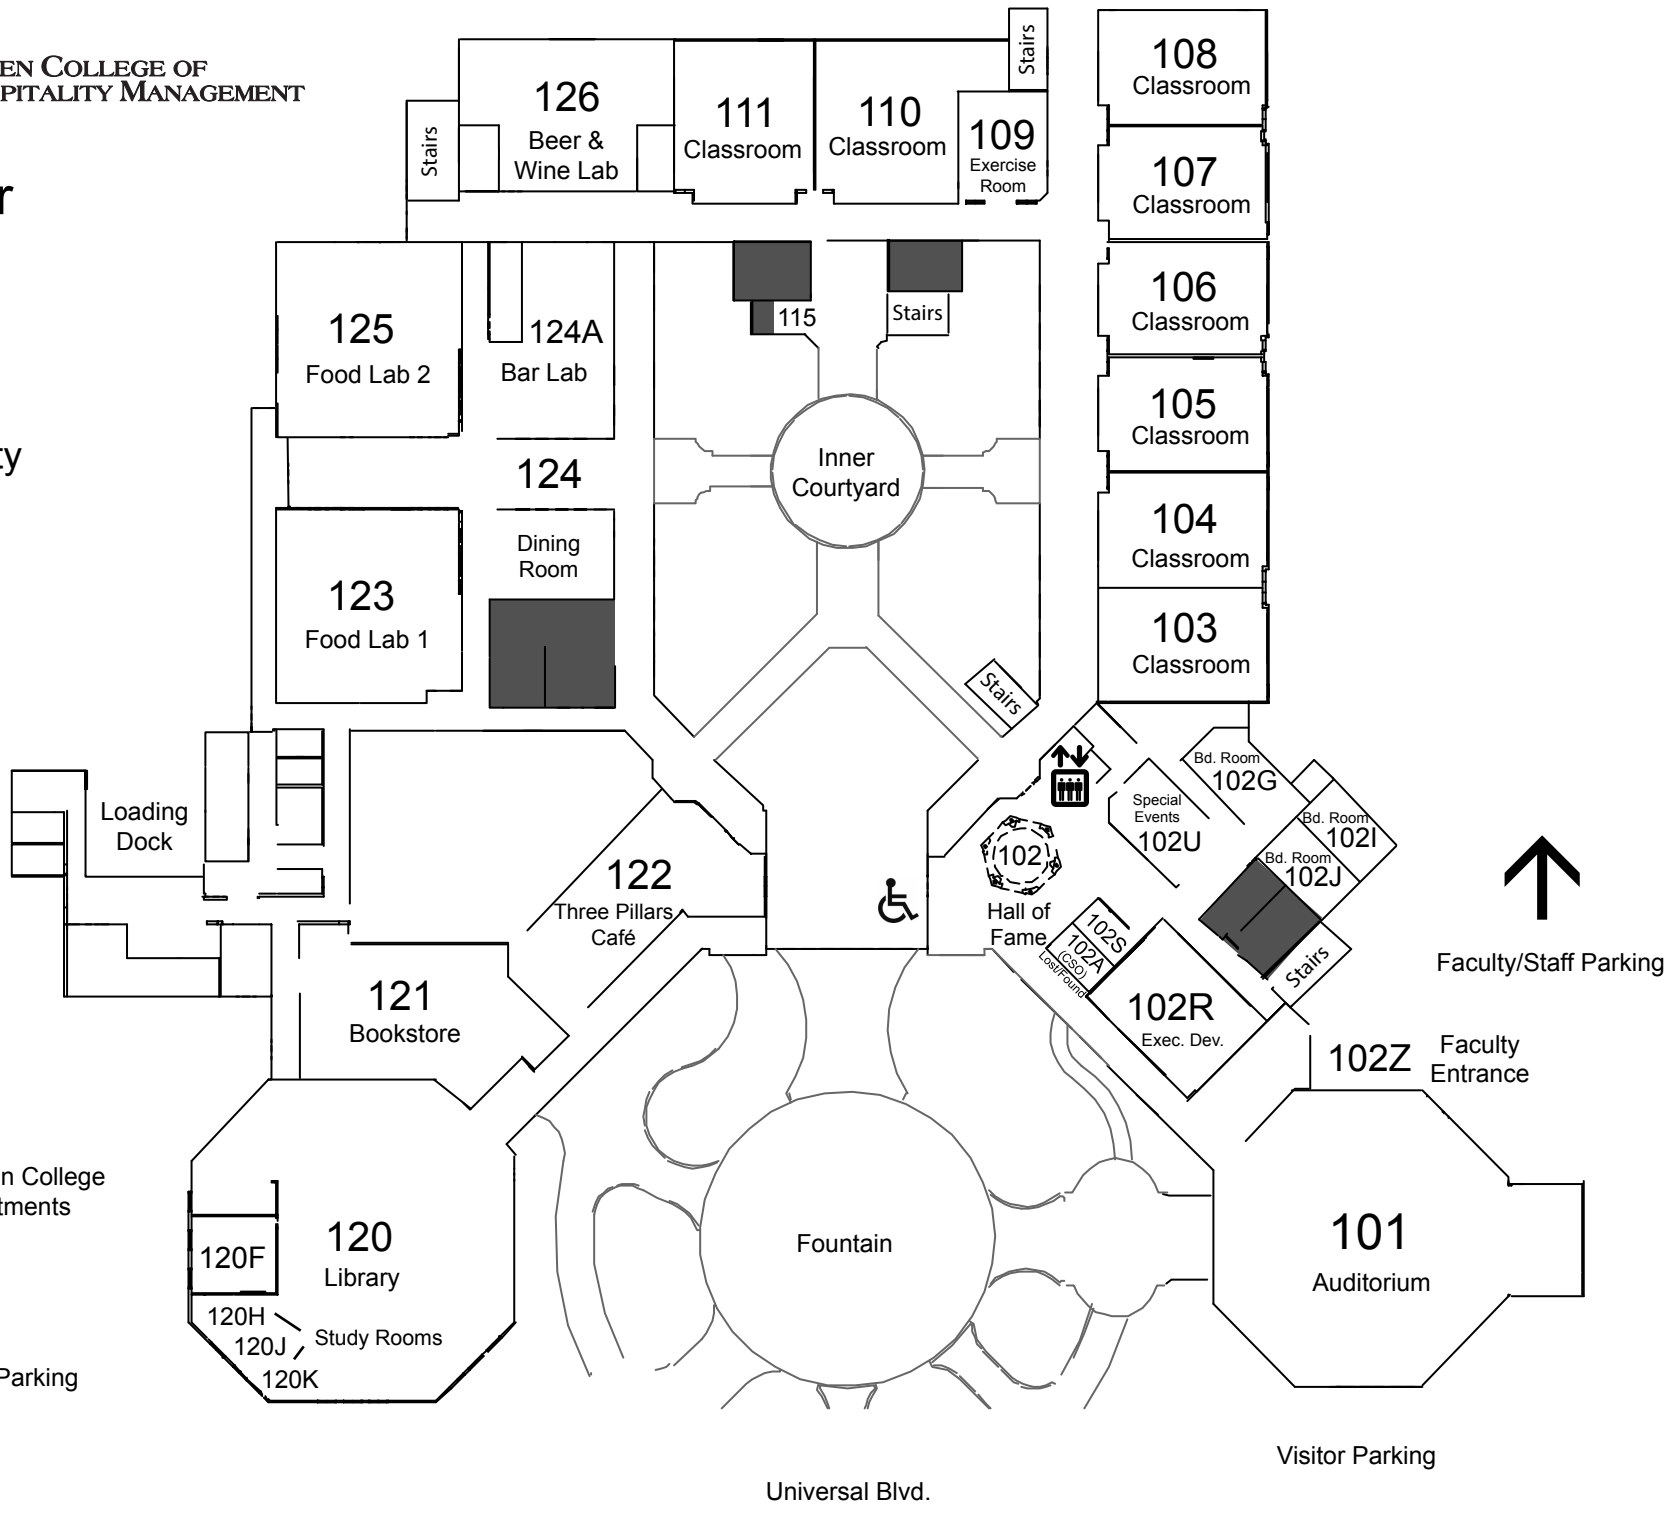

Ground Floor

-  Restrooms
-  Elevators
-  Accessibility Entrance

← To Rosen College Apartments

Student Parking

↑ Faculty/Staff Parking

Visitor Parking

Universal Blvd.

Second Floor

-  Restrooms
-  Elevators
- 225-256 Faculty Offices

Universal Blvd.