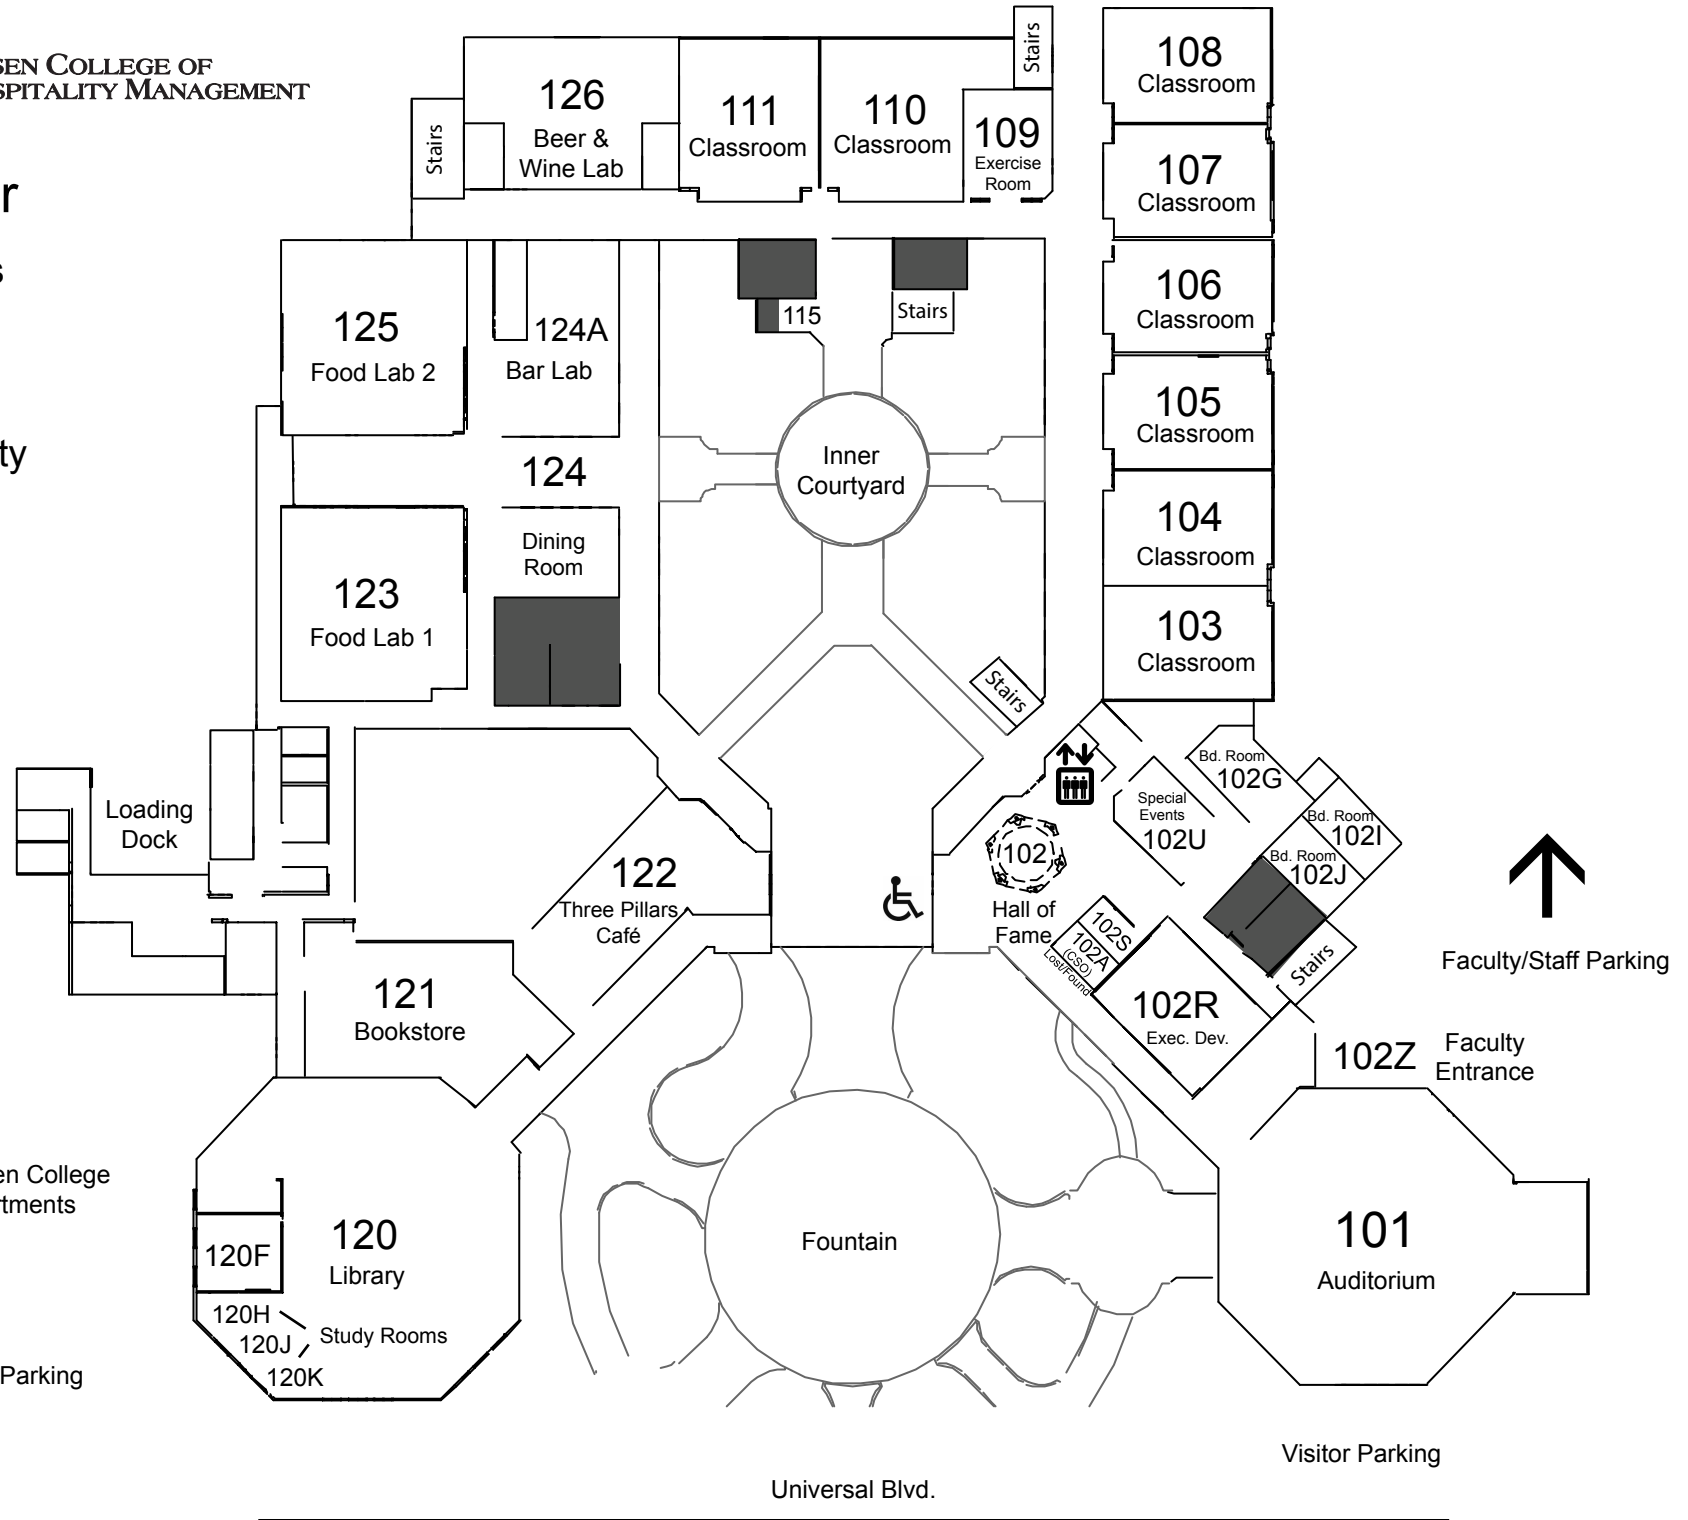

# Ground Floor

-  Restrooms
-  Elevators
-  Accessibility Entrance

← To Rosen College Apartments

Student Parking

Universal Blvd.

Visitor Parking

## Second Floor

-  Restrooms
-  Elevators
- 225-256 Faculty Offices