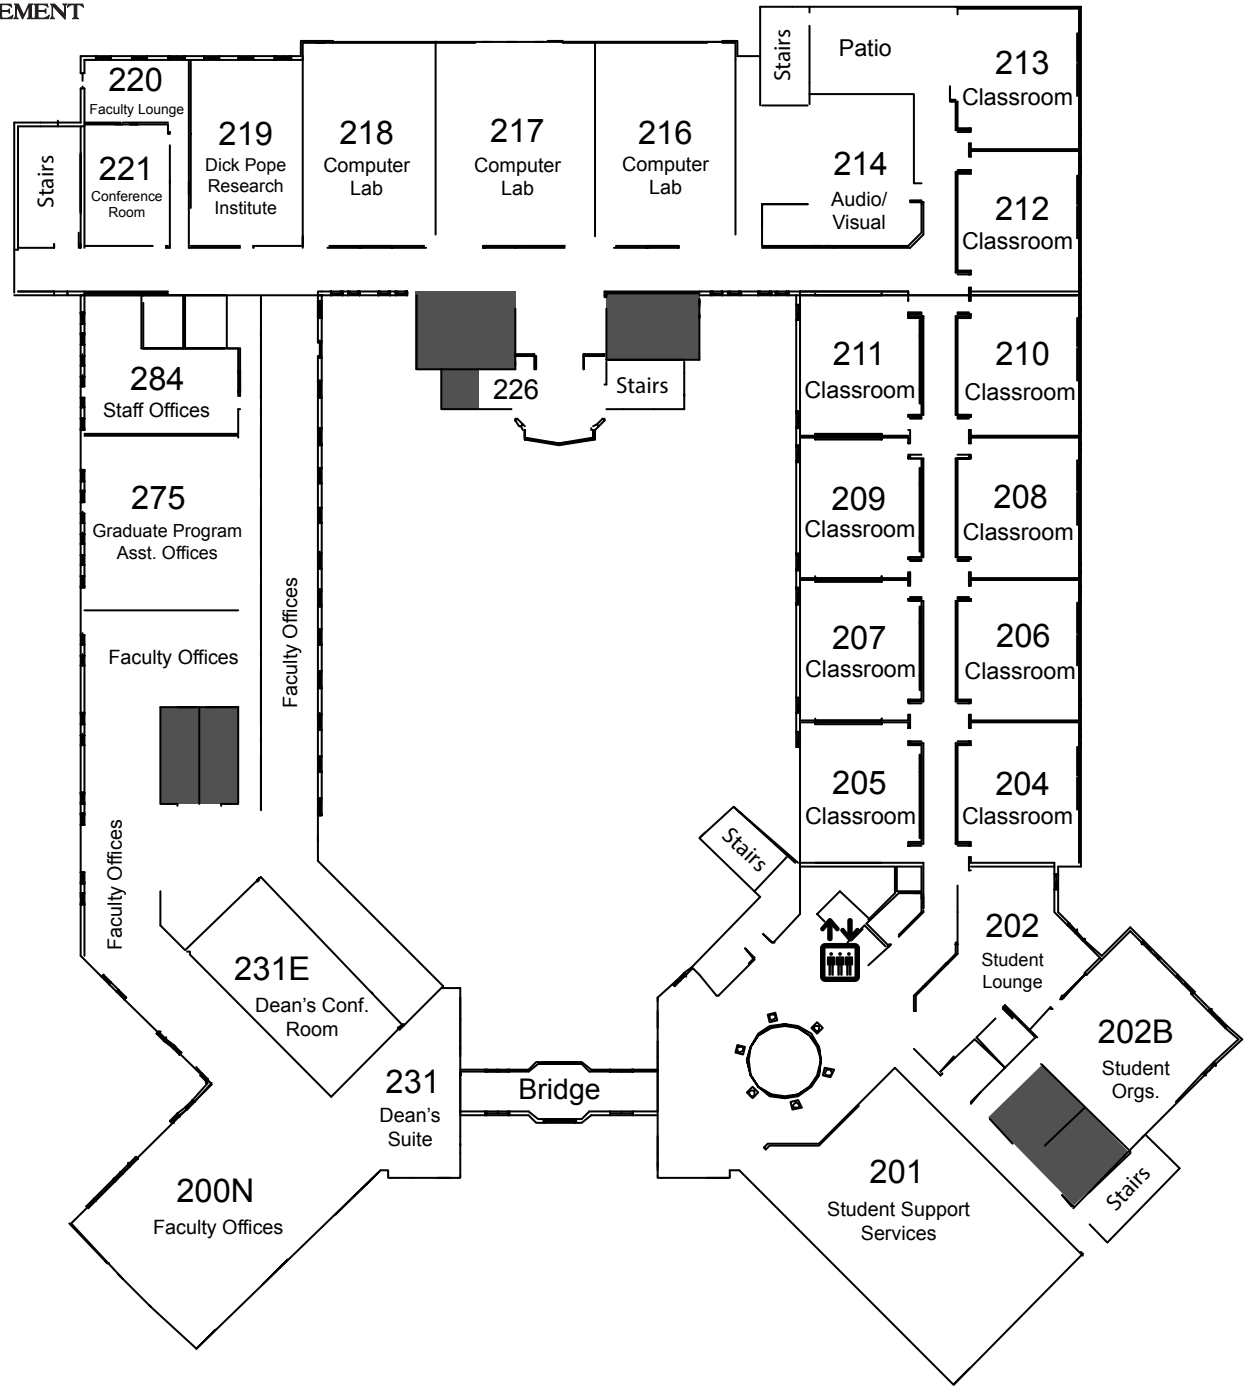

Ground Floor

-  Restrooms
-  Elevators
-  Accessibility Entrance

← To Rosen College Apartments

Student Parking

↑ Faculty/Staff Parking

Visitor Parking

Universal Blvd.

Second Floor

-  Restrooms
-  Elevators
- 225-256 Faculty Offices

Universal Blvd.