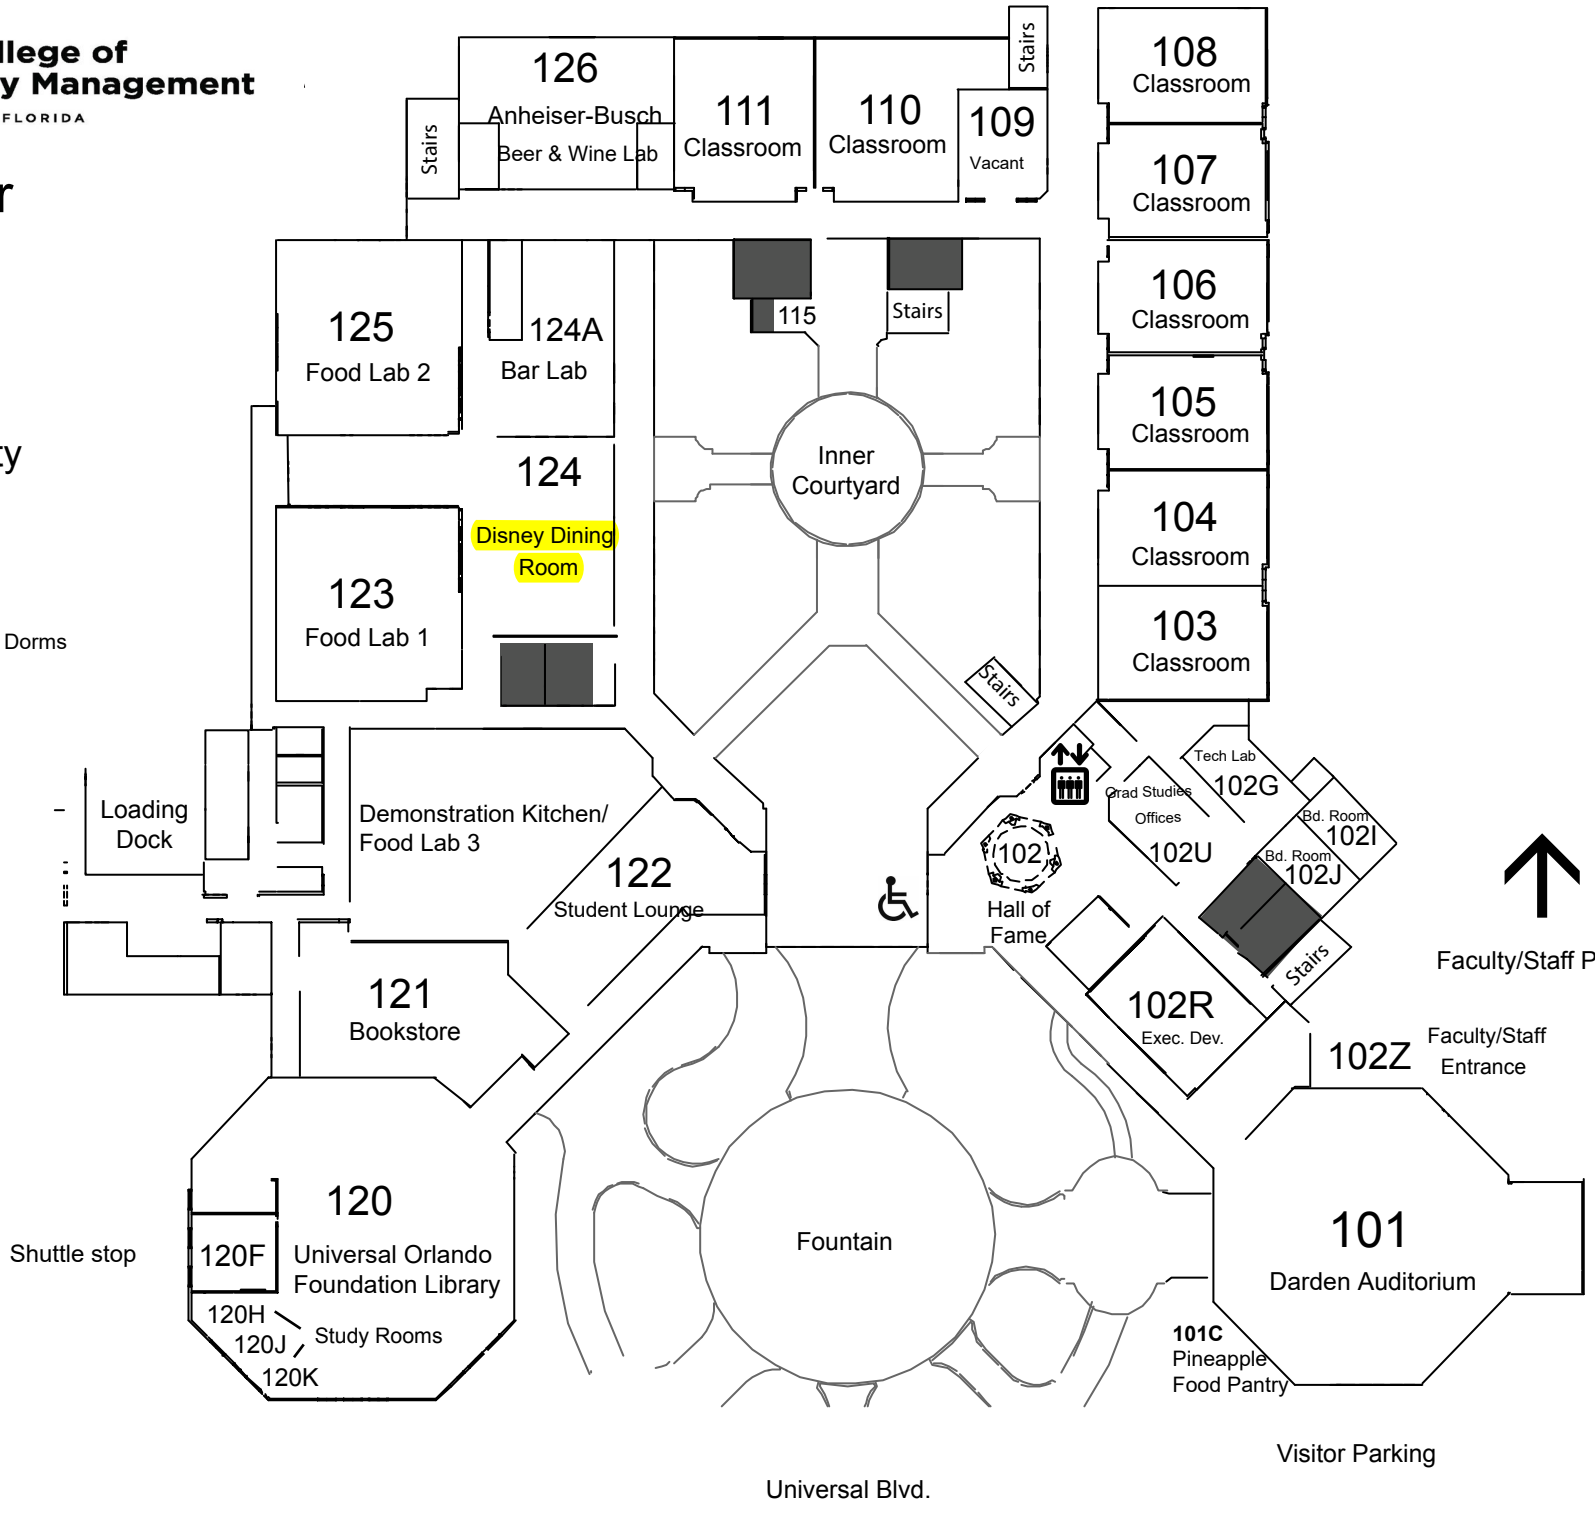

Ground Floor

-  Restrooms
-  Elevators
-  Accessibility Entrance

Student Housing - Dorms

Destination Pkwy.

Parking

↑
Faculty/Staff Parking

Faculty/Staff Entrance

Visitor Parking

Universal Blvd.

Shuttle stop

Loading Dock

Demonstration Kitchen/
Food Lab 3

Disney Dining Room

124A Bar Lab

125 Food Lab 2

123 Food Lab 1

122 Student Lounge

121 Bookstore

120 Universal Orlando Foundation Library

120F

120H 120J 120K Study Rooms

Fountain

102 Hall of Fame

102U Grad Studies Offices

Second Floor

 Restrooms

 Elevators

Destination Pkwy.

Universal Blvd.