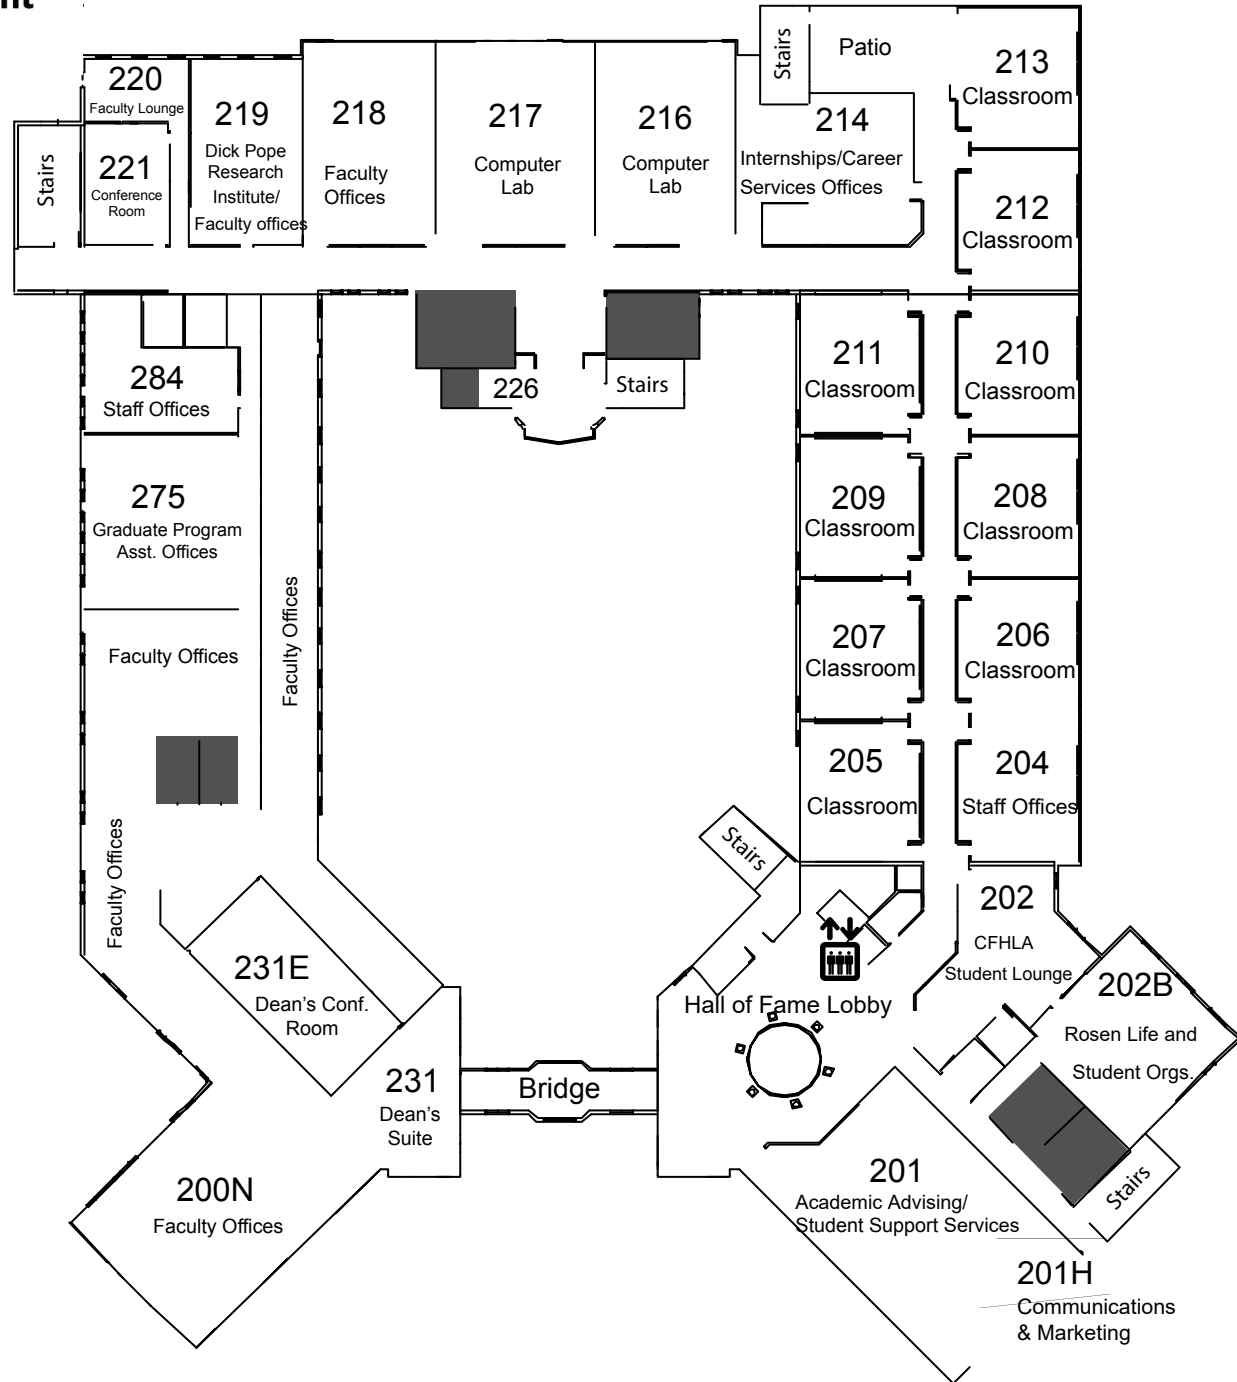

Second Floor

Restrooms

Elevators

Destination Pkwy.

Universal Blvd.